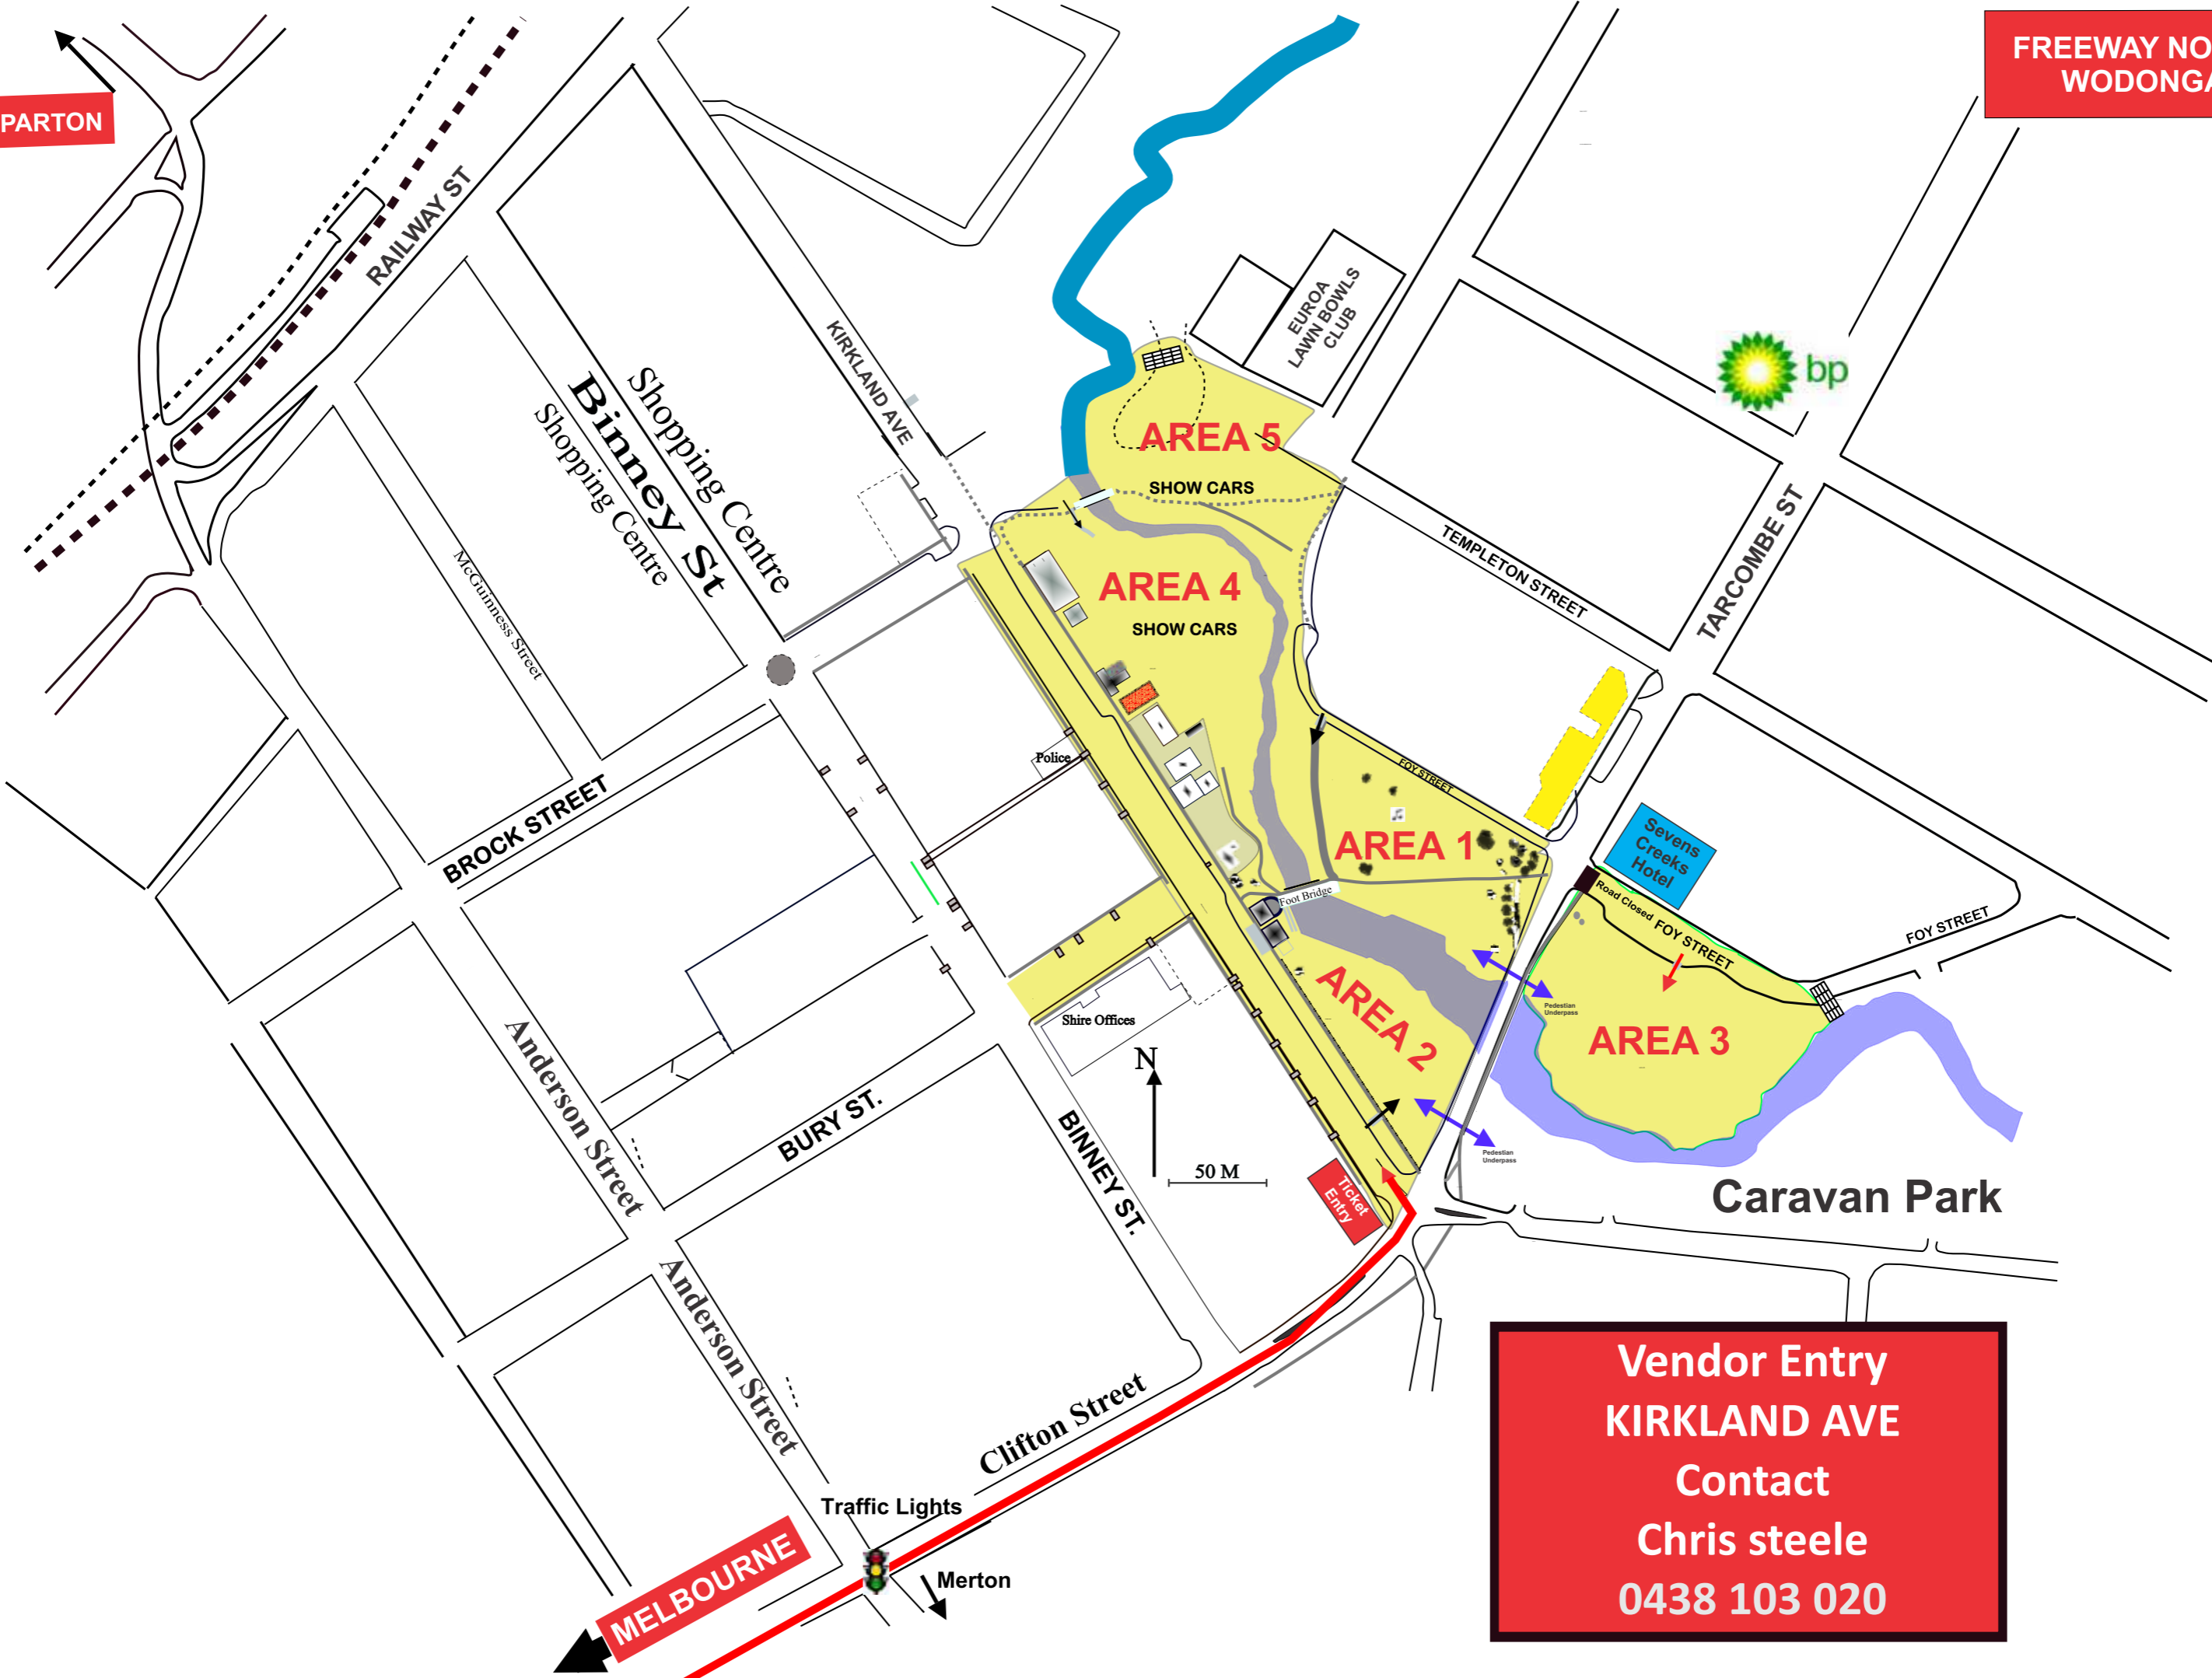

SHEPPARTON

FREEWAY NORTH WODONGA

Vendor Entry
KIRKLAND AVE
Contact
Chris steele
0438 103 020

MELBOURNE

Traffic Lights

Merton

Caravan Park

50 M

N

AREA 1

AREA 4
SHOW CARS

AREA 5
SHOW CARS

AREA 3

Sevens Creeks Hotel

EUROA LAWN BOWLS CLUB

Shopping Centre
Binney St

BROCK STREET

ANDERSON STREET

BURY ST.

BINNEY ST.

Clifton Street

TEMPLETON STREET

TARCOMBE ST

FOY STREET

RAILWAY ST

KIRKLAND AVE

McGuinness Street

Police

Shire Offices

FOY STREET

Road Closed FOY STREET

Pedestrian Underpass

Pedestrian Underpass

Foot Bridge

AREA 2

Ticket Entry