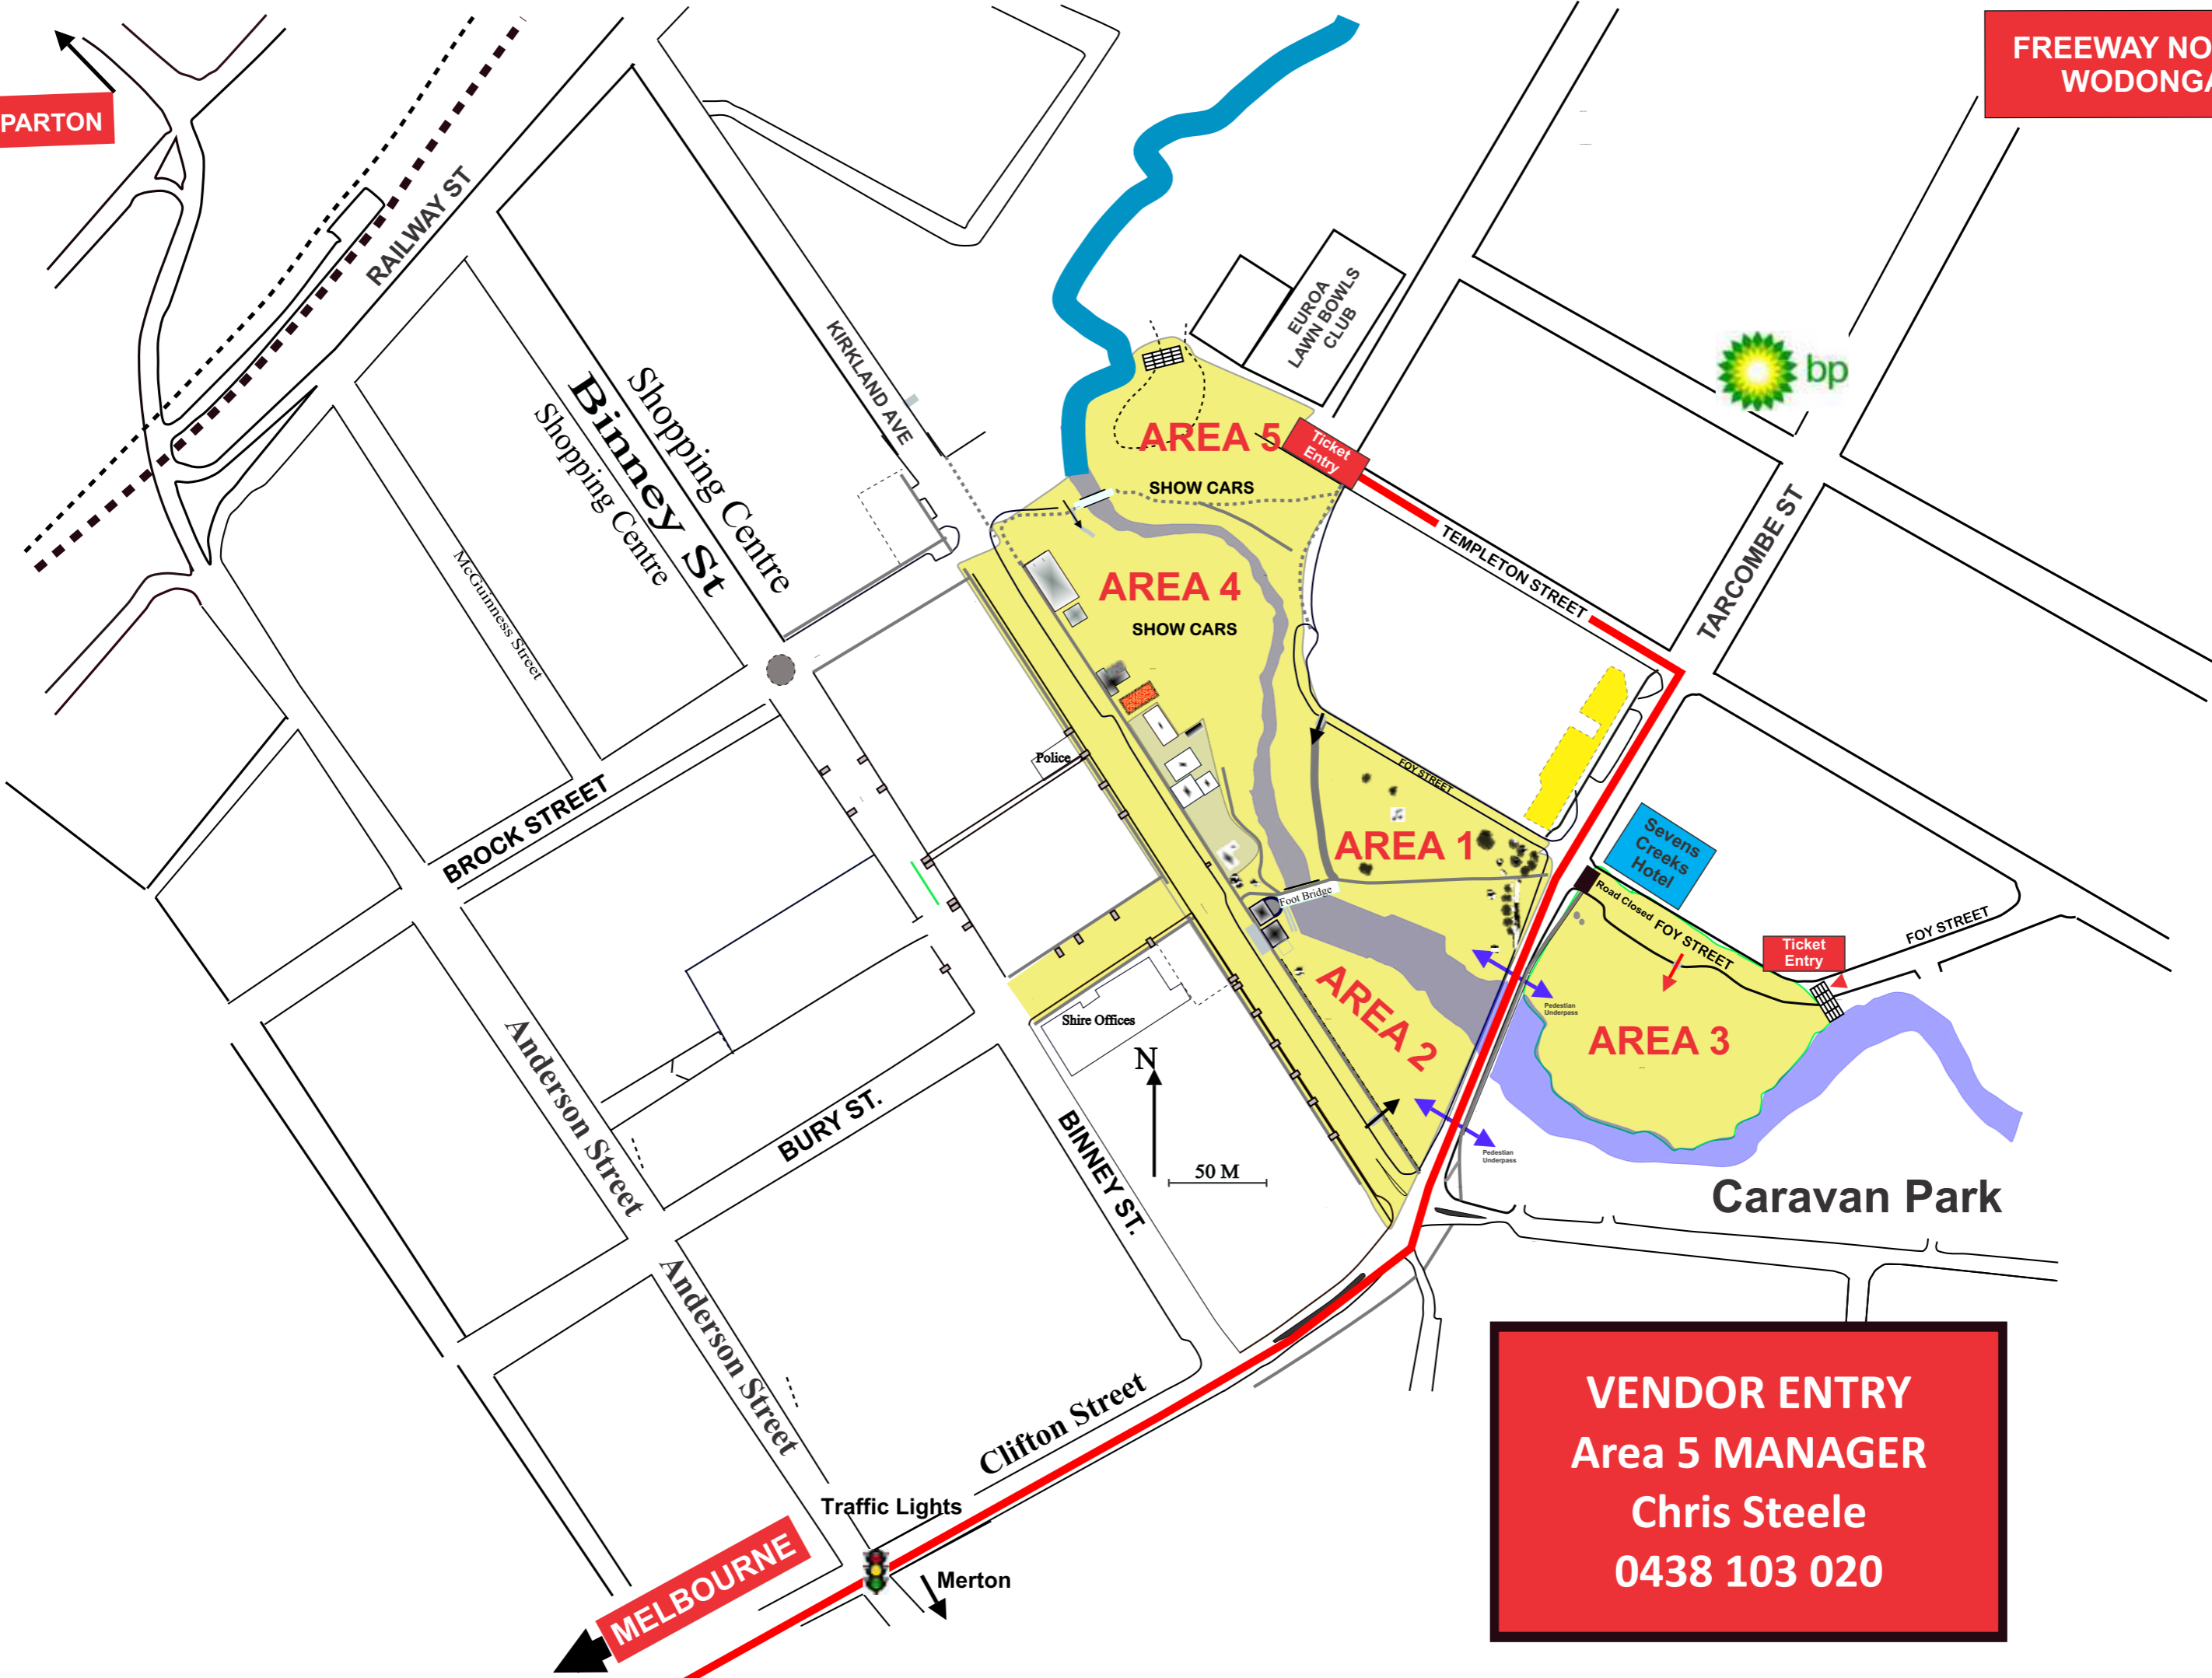

SHEPPARTON

FREEWAY NORTH WODONGA

VENDOR ENTRY
Area 5 MANAGER
Chris Steele
0438 103 020

MELBOURNE

Traffic Lights

Merton

N

50 M

Caravan Park

Sevens Creeks Hotel

EUROA LAWN BOWLS CLUB

Shopping Centre
Binney St

BROCK STREET

Anderson Street

BURY ST.

Clifton Street

BINNEY ST.

TEMPLETON STREET

TARCOMBE ST

FOY STREET

FOY STREET

KIRKLAND AVE

RAILWAY ST

McGuinness Street

AREA 5
SHOW CARS

AREA 4
SHOW CARS

AREA 1

AREA 2

AREA 3

Police

Shire Offices

Foot Bridge

FOY STREET

Pedestrian Underpass

Pedestrian Underpass

Road Closed

Ticket Entry

Ticket Entry