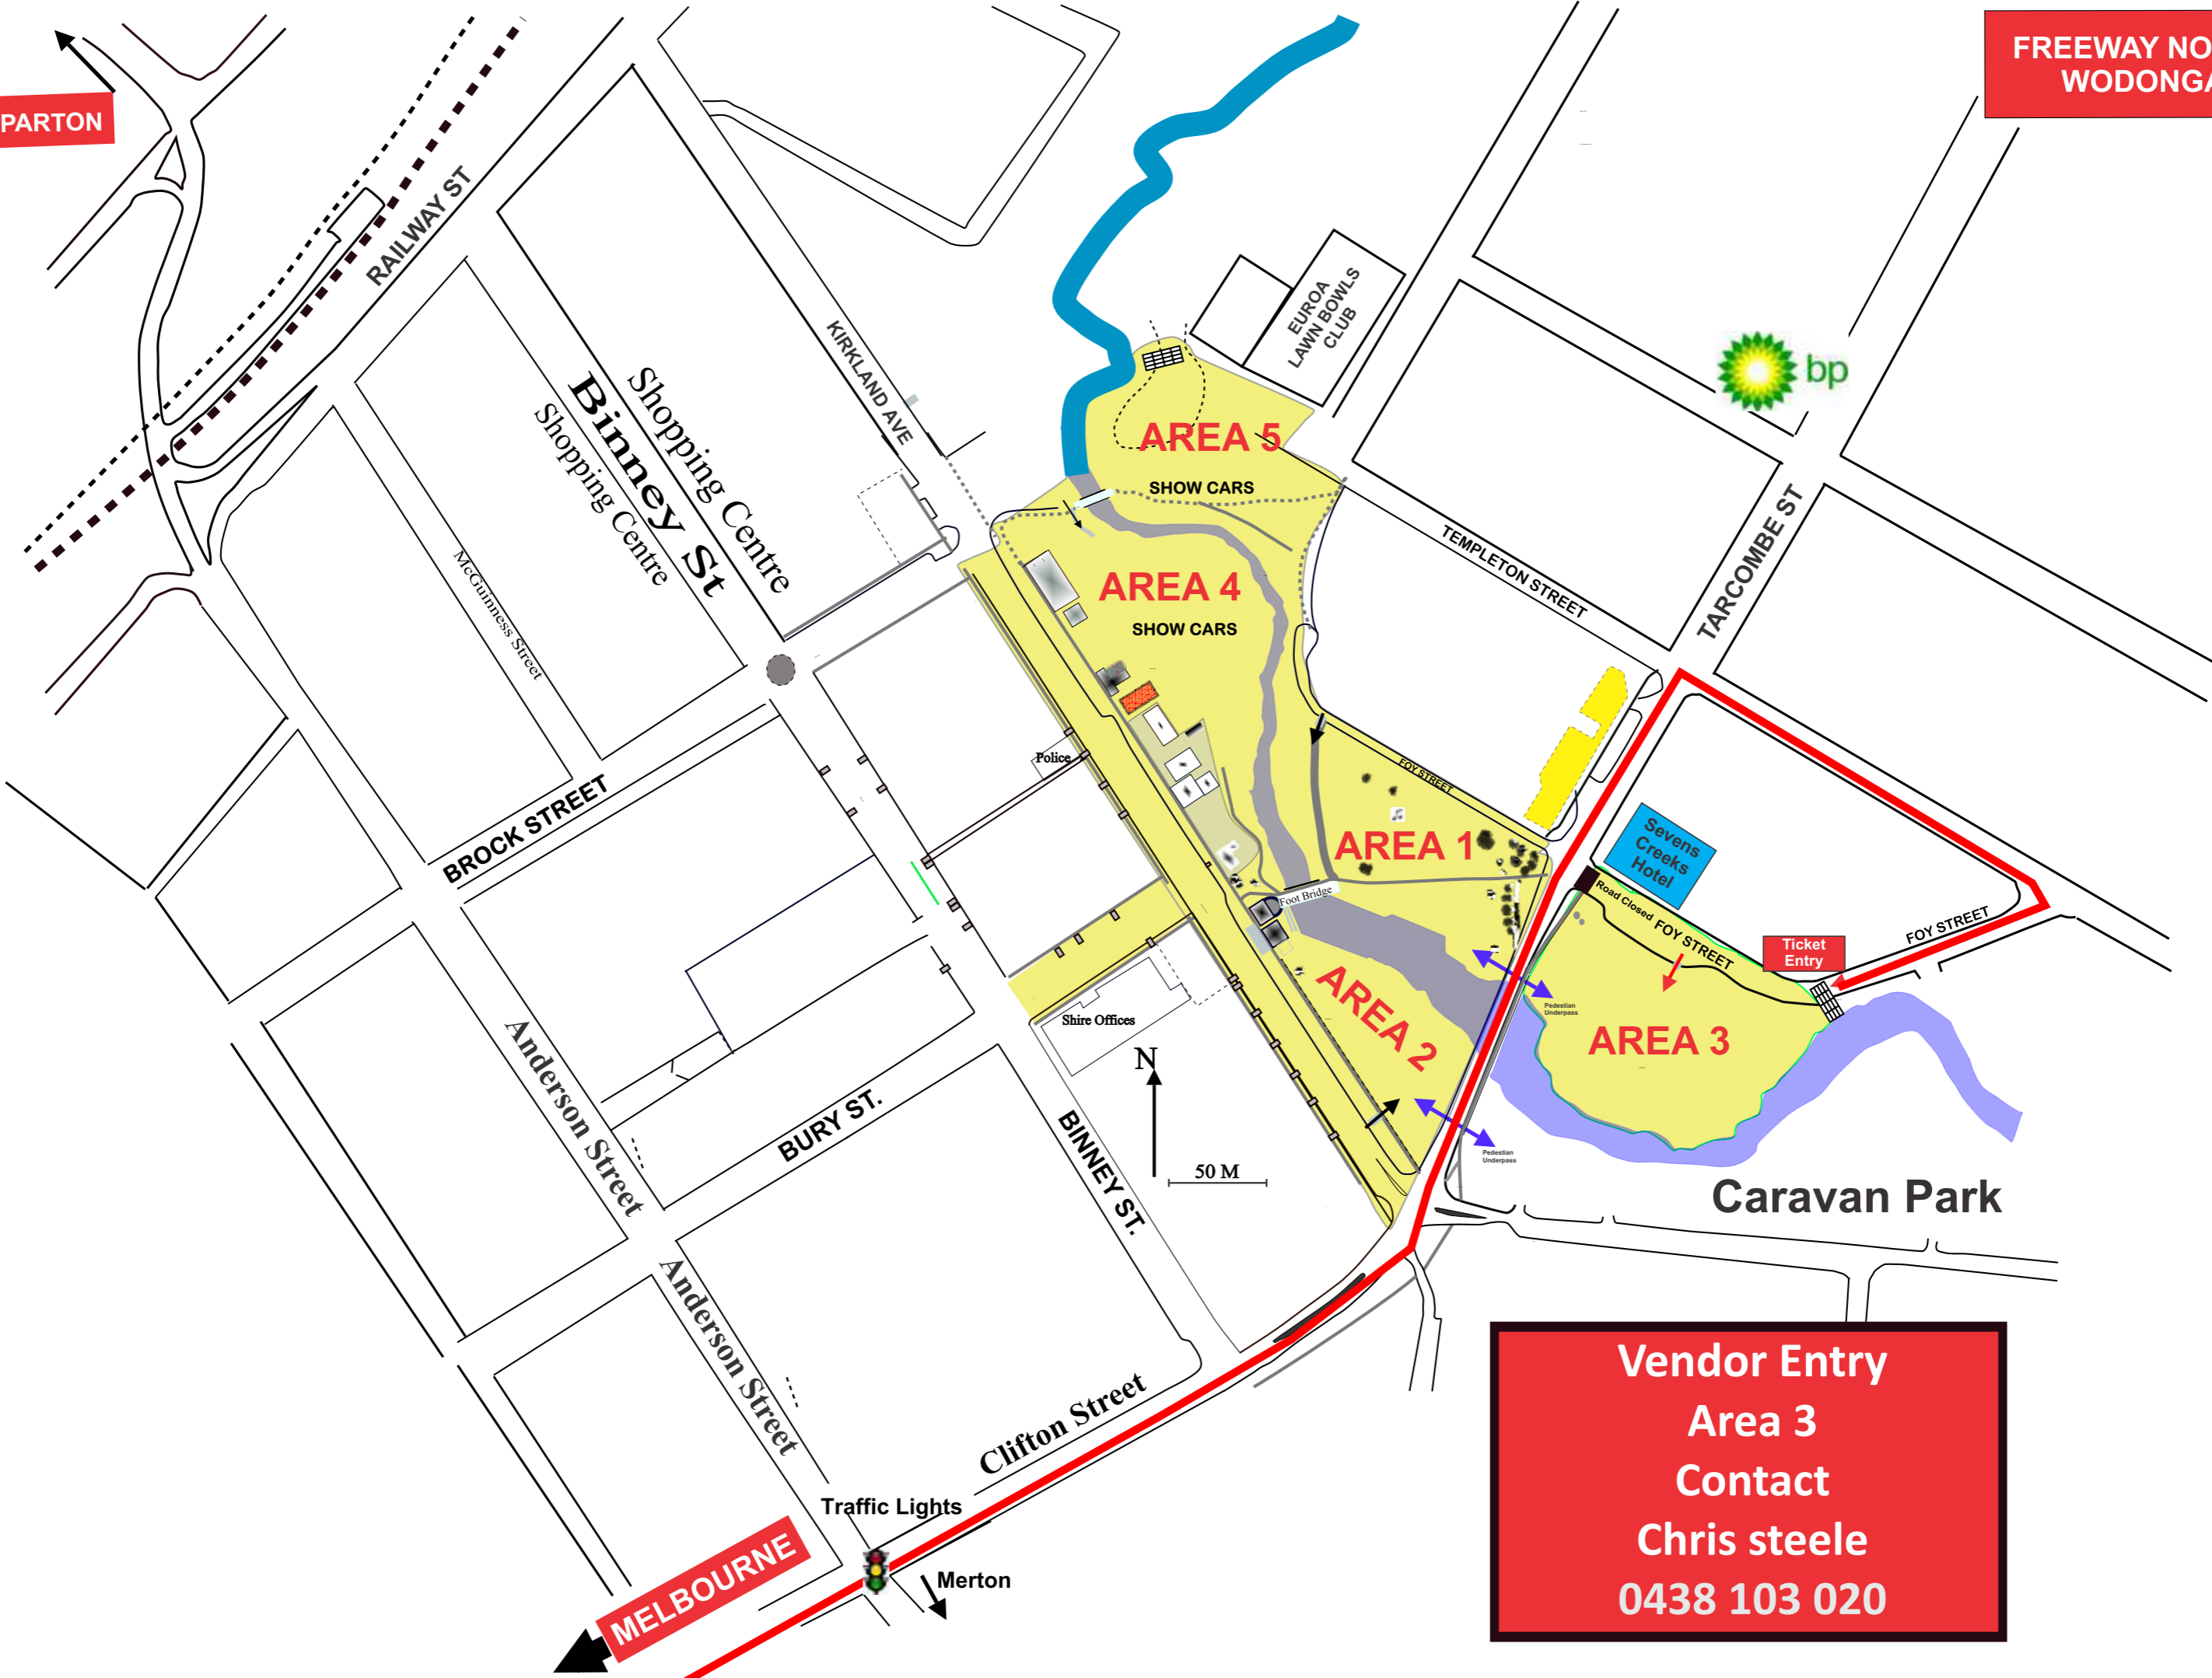

SHEPPARTON

FREEWAY NORTH WODONGA

Vendor Entry
Area 3
Contact
Chris steele
0438 103 020

VENDOR ENTRY - AREA 3

Your Entry will be via
Tarcombe St, over Burtons Bridge,
2nd st on right Strathbogie Rd
(Templeton St) entrance via Foy St,
have your vendor tickets scanned
and enter Area 3.

Please call the Area 3 Manager
Chris Steele on 0438 103 020
when arrived in Euroa and someone
will assist you at Foy St Entry.