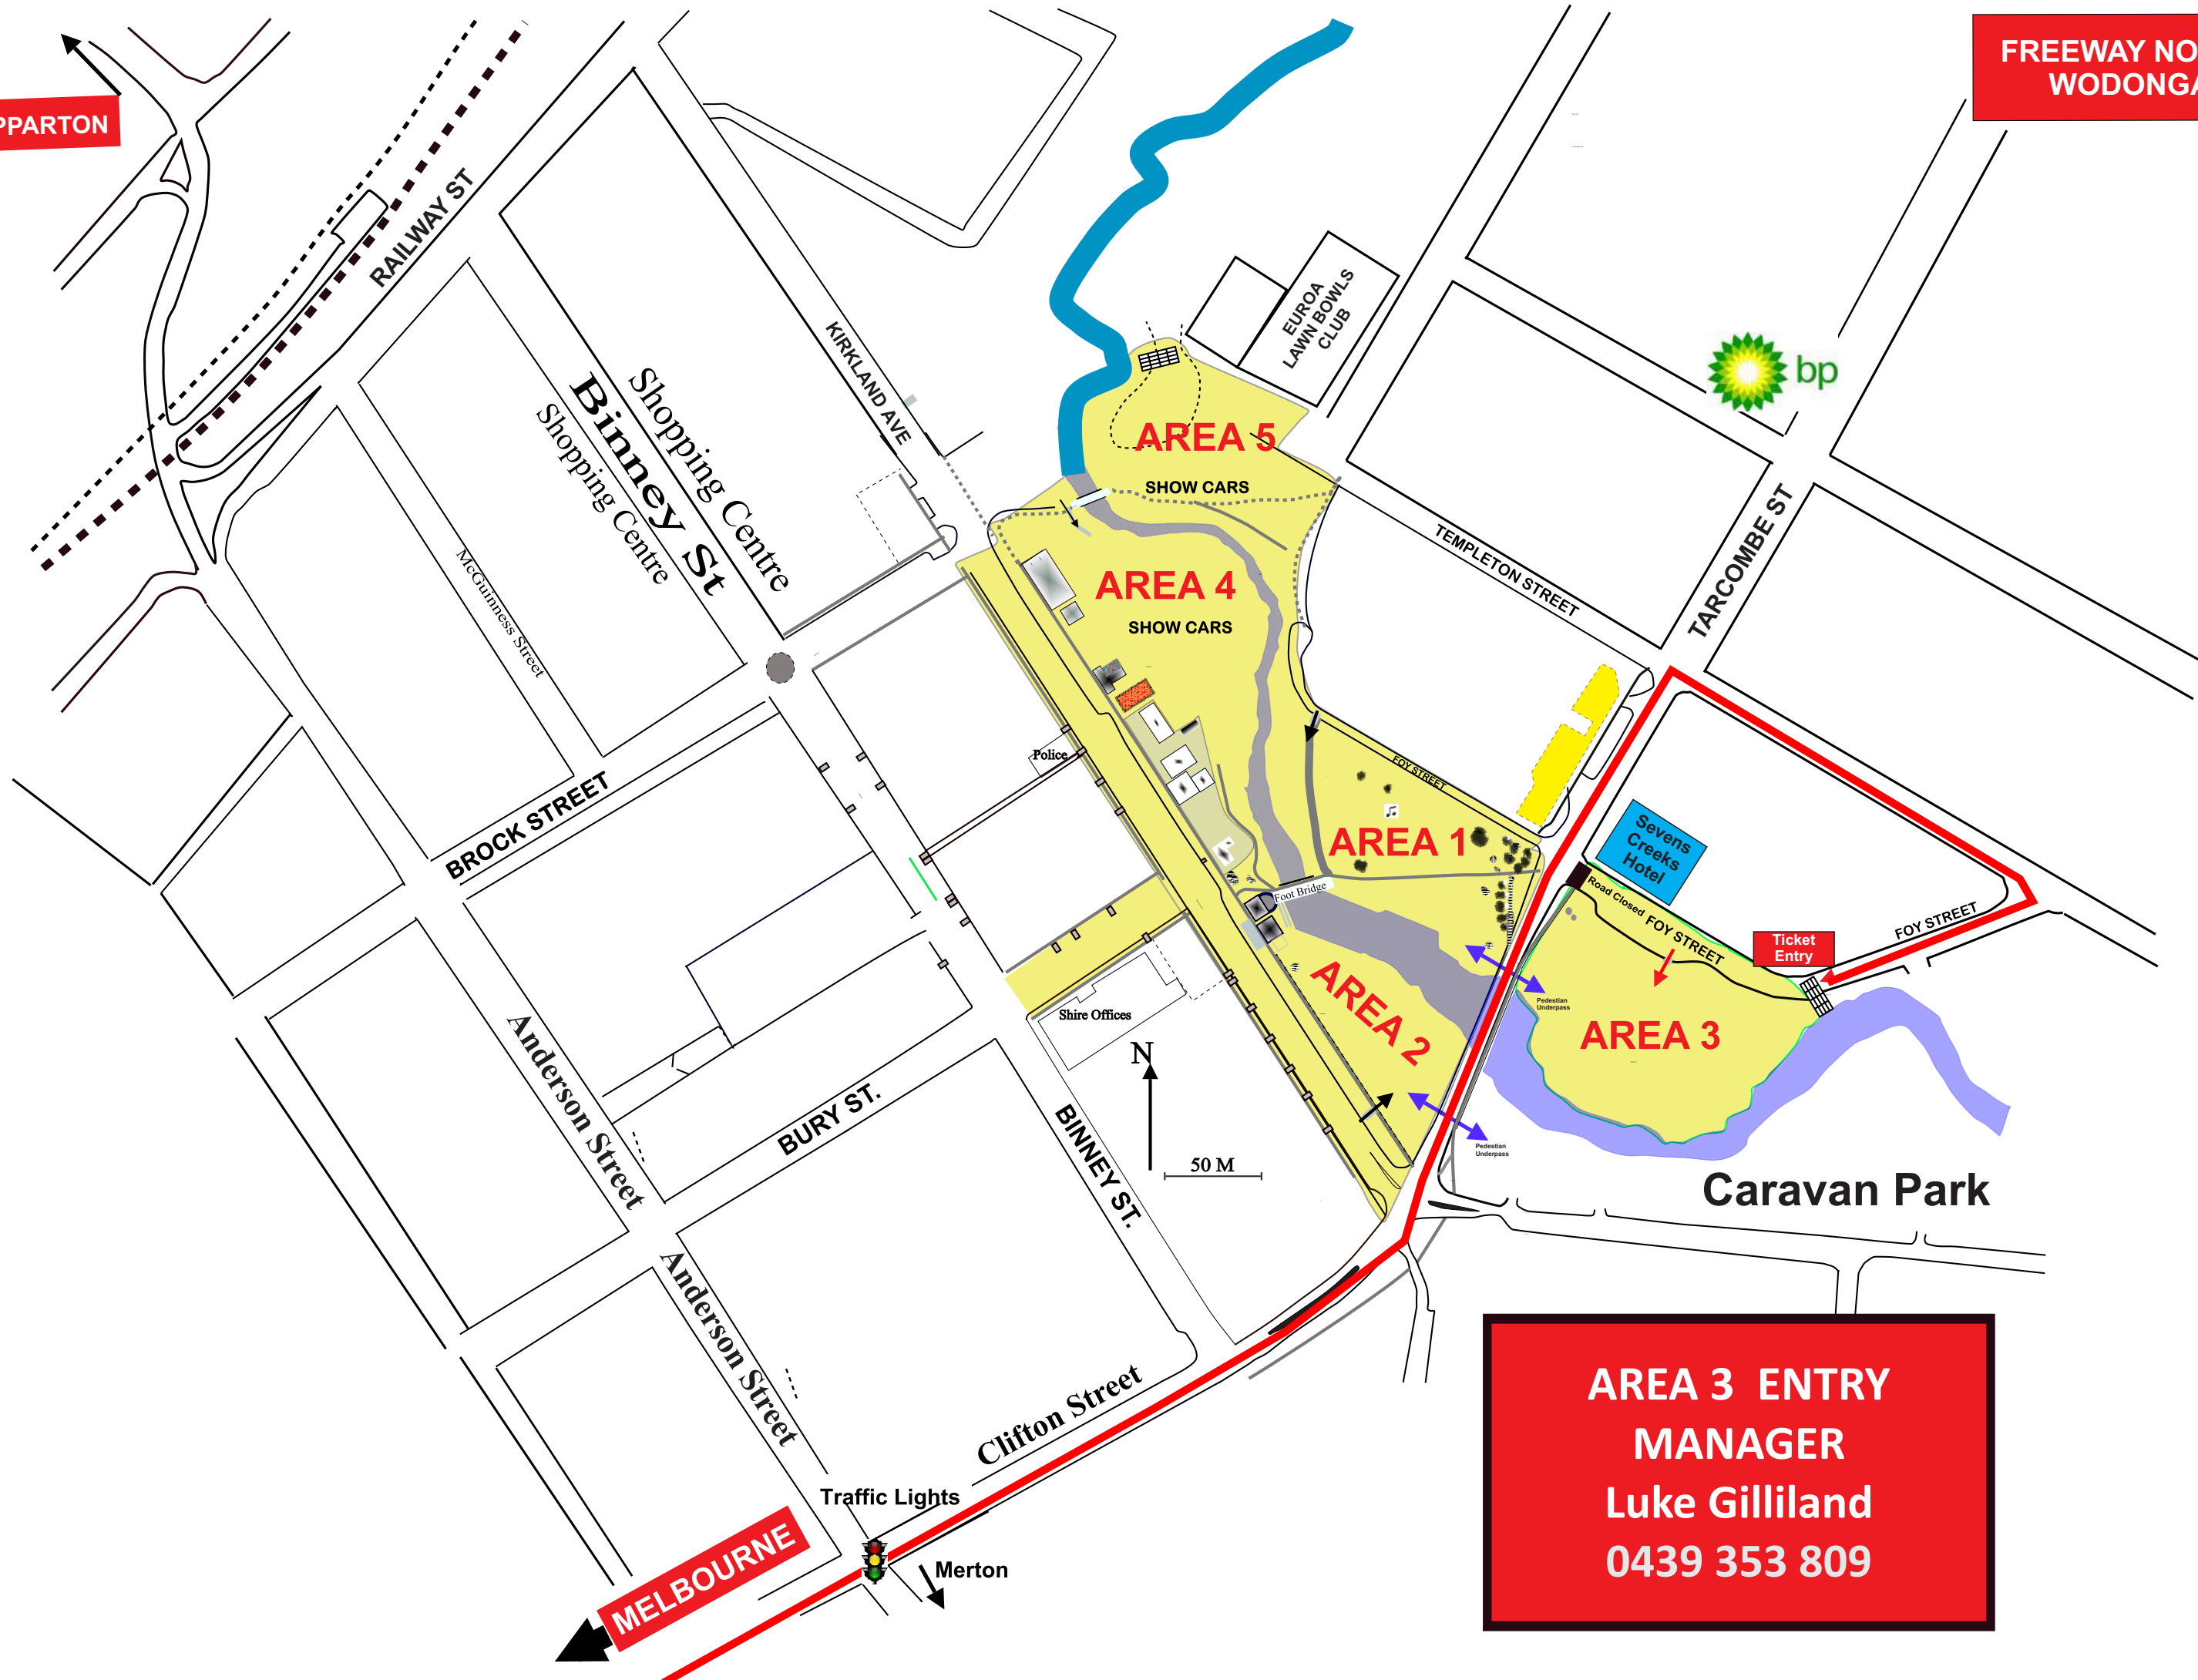

SHEPPARTON

FREEWAY NORTH WODONGA

**AREA 3 ENTRY
MANAGER**
 Luke Gilliland
 0439 353 809

AREA 3 ENTRY

**Area 3 - Your Entry will be via
Tarcombe St, over Burtons bridge,
2nd st on right Strathbogie Rd
(Templeton St) entrance via Foy St,
have your pre paid ticket or pay cash**

Area 3.

**Please call the Area 3 Manager
Luke Gilliland 0439 353 809
when arrived in Euroa he will meet
you at the entry at Foy at and
assist your club.**