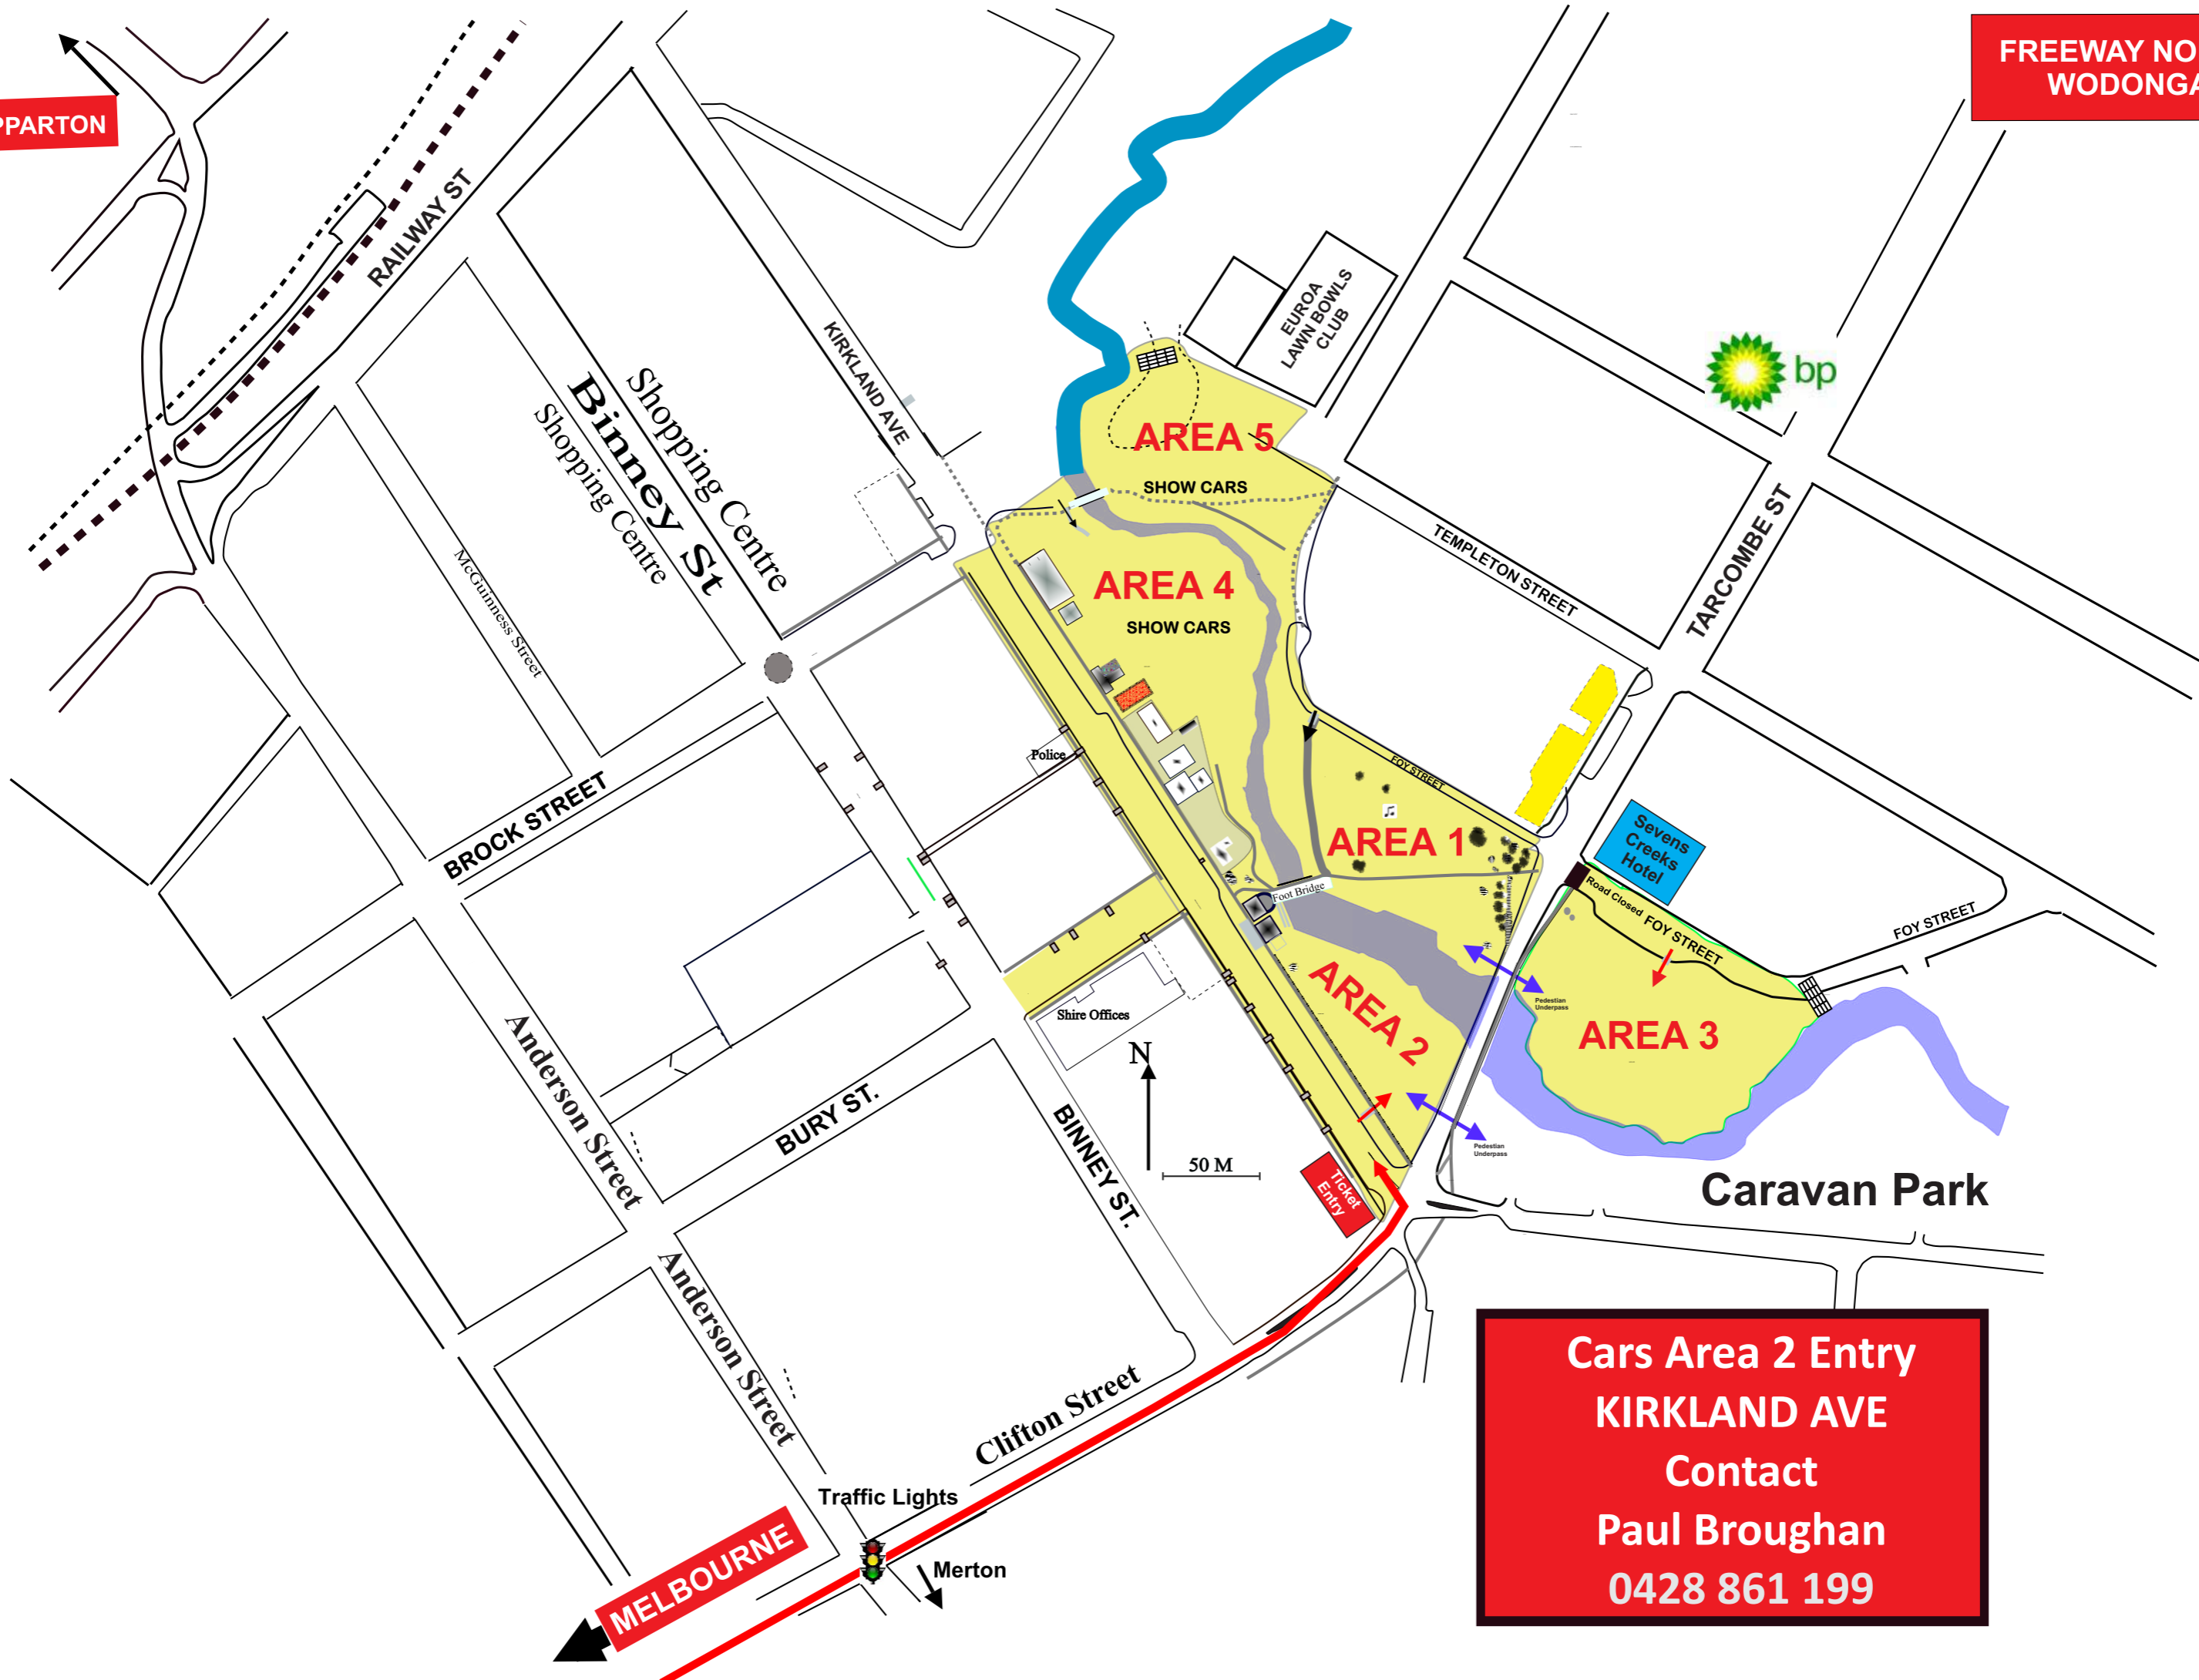

SHEPPARTON

FREEWAY NORTH WODONGA

Caravan Park

Cars Area 2 Entry
KIRKLAND AVE
 Contact
Paul Broughan
0428 861 199

MELBOURNE

Traffic Lights

Merton

CAR ENTRY - AREA 2

**Your Entry will be via
Clifton St, turn Left at Kirkland Ave,
have your pre paid ticket or
pay cash and enter Area 2.**

**Please call the Area 2 Manager
Paul Broughan 0428 861 199
when arrived in Euroa and someone
will assist you at Kirkland St Entry.**