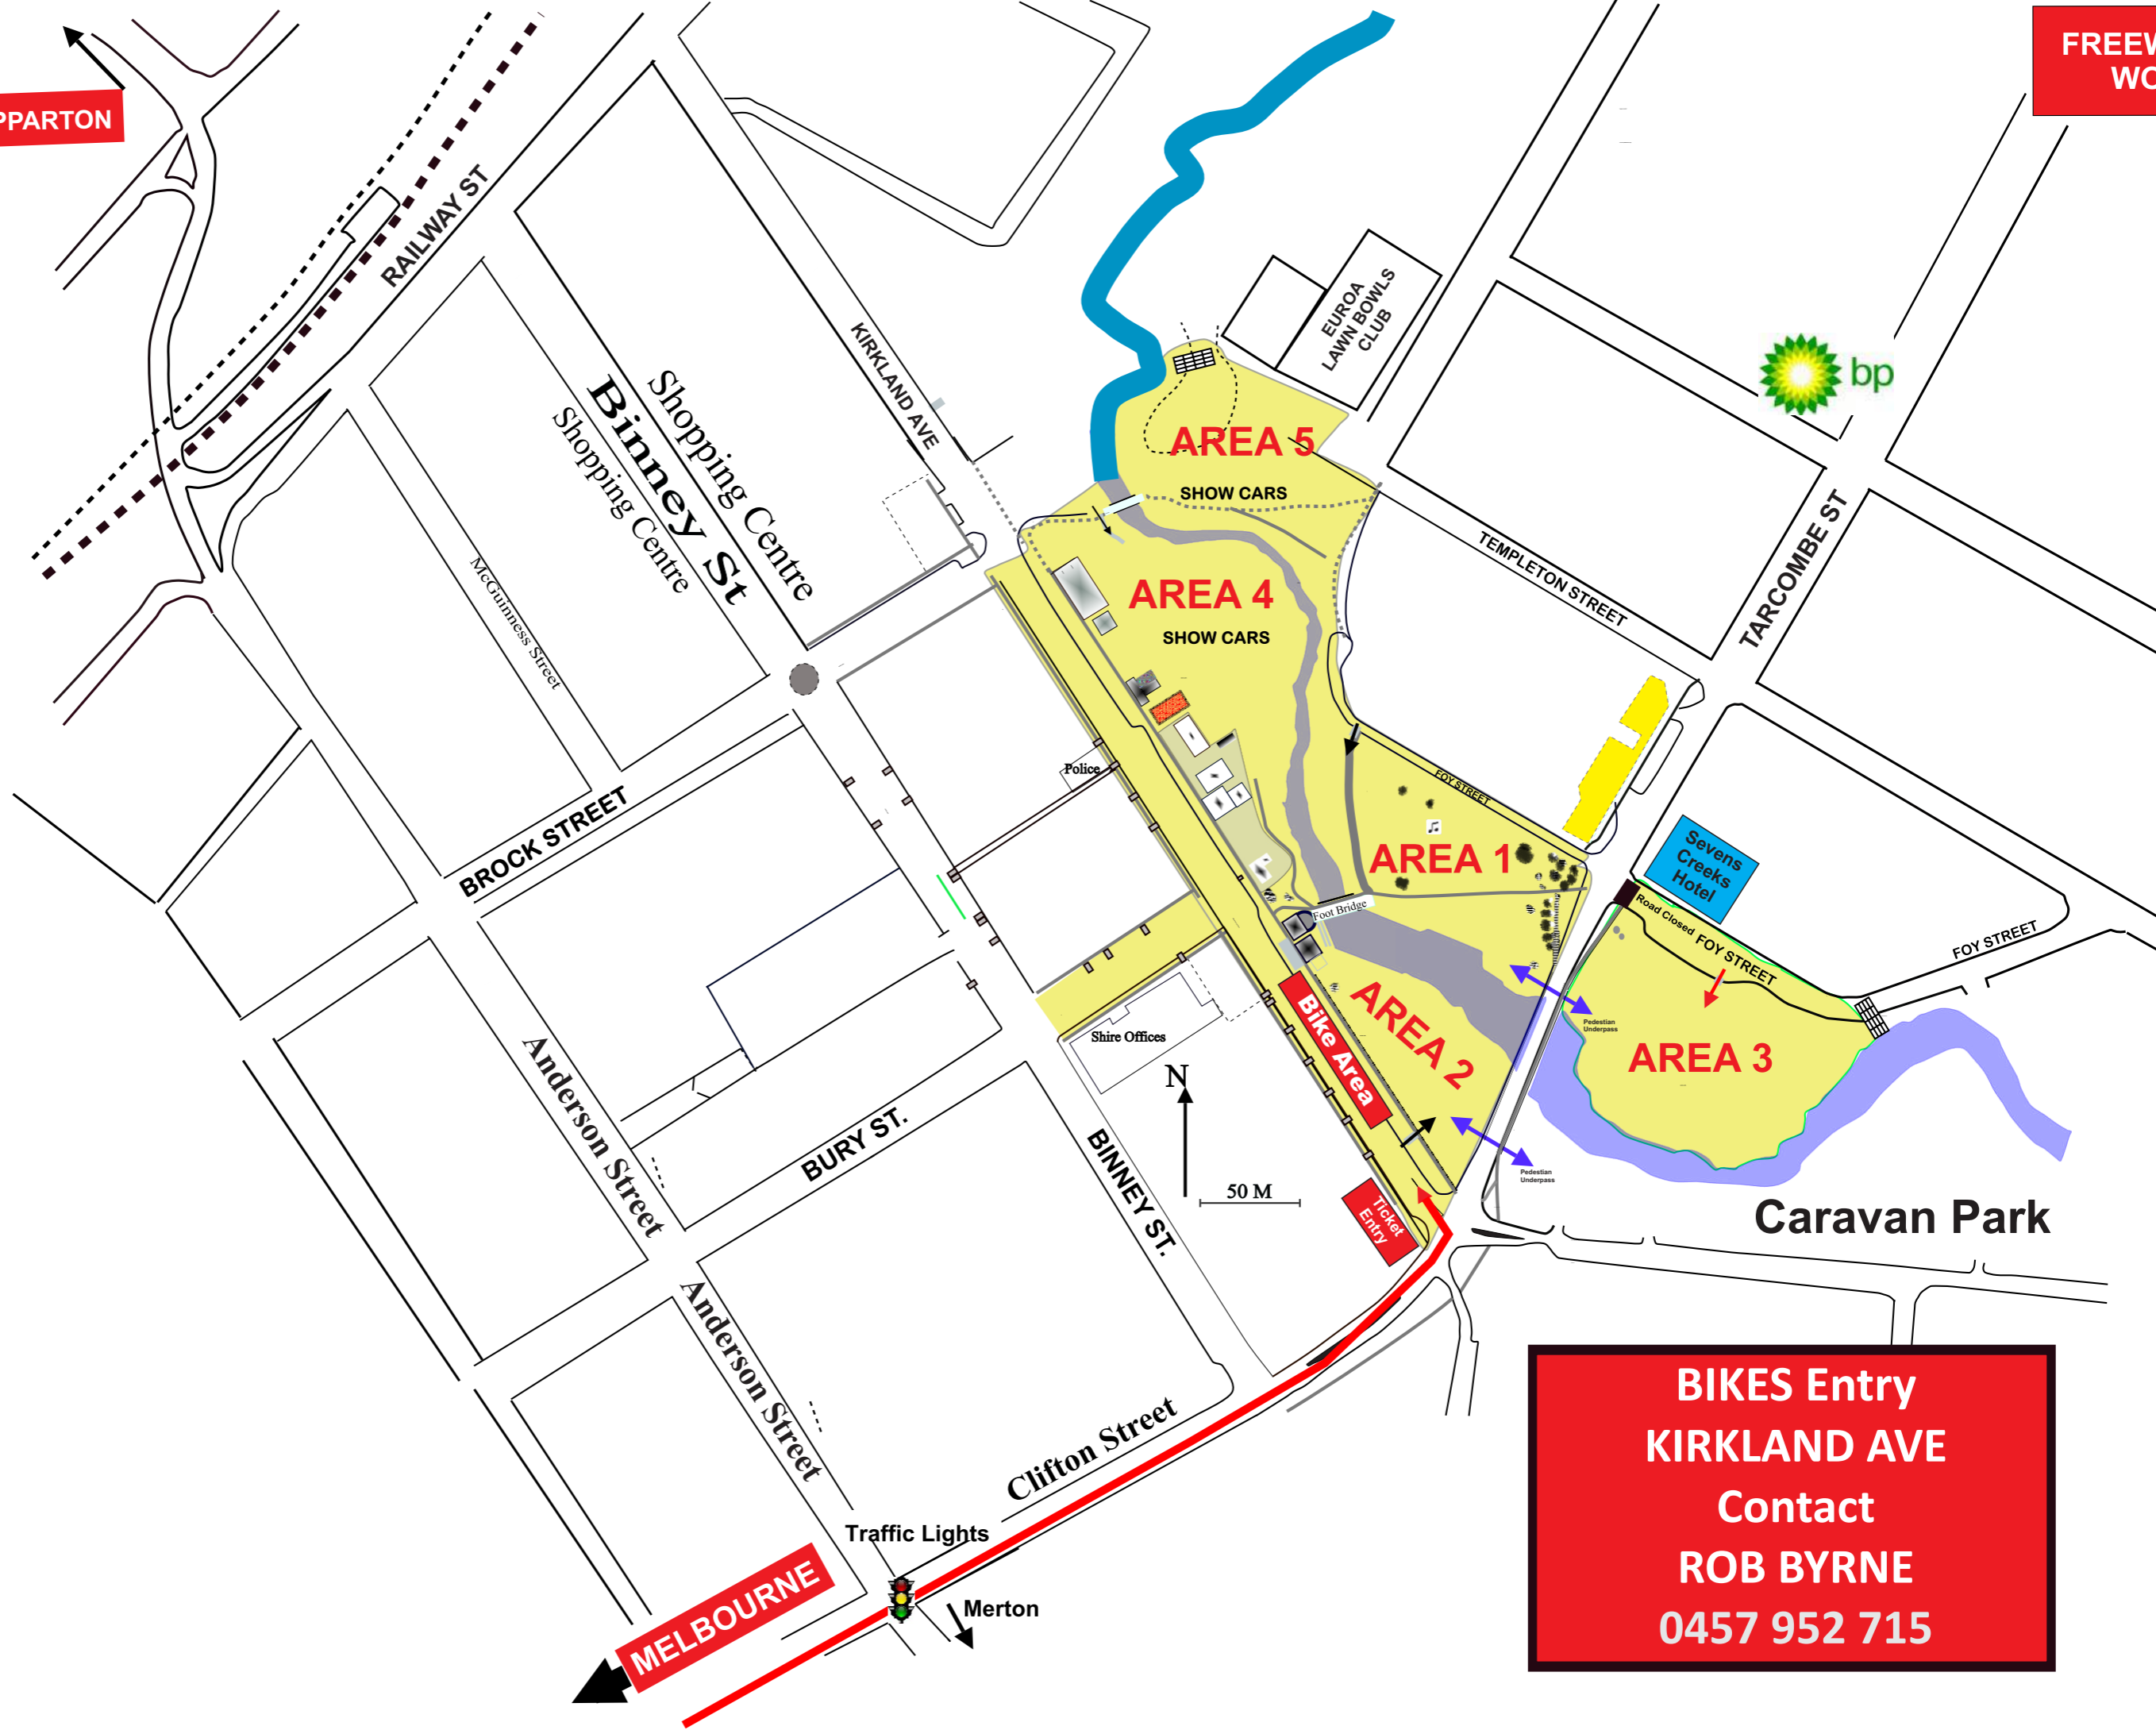

SHEPPARTON

FREEWAY

**BIKES Entry**  
**KIRKLAND AVE**  
 Contact  
**ROB BYRNE**  
**0457 952 715**

## BIKE ENTRY - KIRKLAND AVE

**Your Entry will be via Clifton St  
turn left at Kirkland ave and have  
your pre ticket or pay cash**

**Bike area Manager or his staff  
will assist you on Entry.**

**ROB BYRNE 0457 952 715**